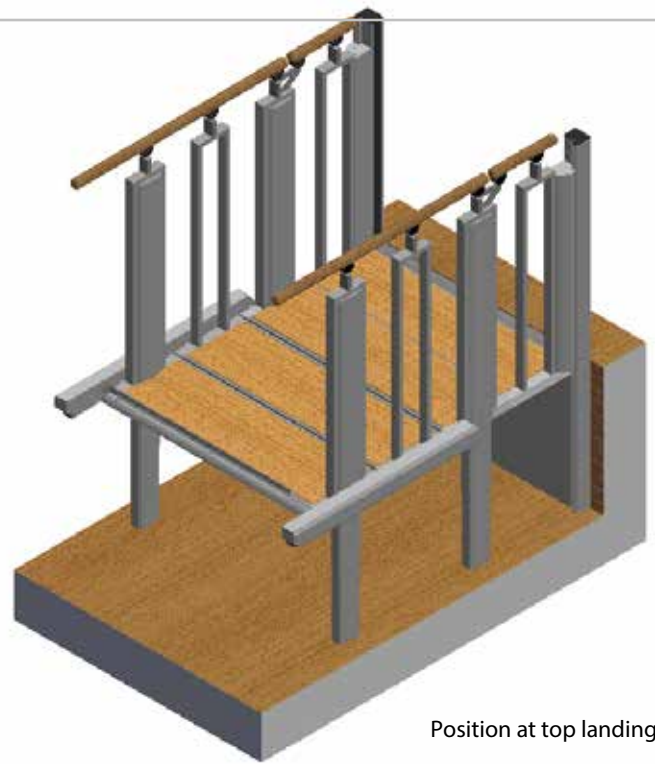

DETAIL A
SCALE 1 : 10

Minimum Installation Dimension

- 1000 mm (model 700 mm)
- 1100 mm (model 800 mm)
- 1200 mm (model 900 mm)
- 1300 mm (model 1000 mm)

Specs.	Choice	Model:	3+1 STEPS		
Installation	Indoor	Balustrade:	Round	Last change date: 23-03-2018	
Handrails	Oak	Lifting Capacity:	400 kg	Customer :	Product Name
Step Inserts	Oak	Drawn by:	MP		FLEXSTEP V2
Colour	Akzo Nobel 900				Scale: 1:25 A4
Packing	Carton or Wood Pallet Box				
Op. Panel					

Position at top landing

Position at lower landing

Staircase

Specs.	Choice	Model:	3+1 STEPS		
Installation	Indoor	Balustrade:	Round	Last change date: 23-03-2018	
Handrails	Oak	Lifting Capacity:	400 kg	Customer :	Product Name
Step Inserts	Oak	Drawn by:	MP		FLEXSTEP V2
Colour	Akzo Nobel 900				Scale: 1:25 A4
Packing	Carton or Wood Pallet Box				
Op. Panel					

DETAIL A
SCALE 1 : 10

1000 mm (model 700 mm)
1100 mm (model 800 mm)
1200 mm (model 900 mm)
1300 mm (model 1000 mm)

Specs.	Choice	Model:	3+1 STEPS		 Product Name FLEXSTEP V2
Installation	Indoor	Balustrade:	Square	Last change date: 23-03-2018	
Handrails	Oak	Lifting Capacity:	400 kg	Customer :	Scale: 1:25 A4
Step Inserts	Oak	Drawn by:	MP		
Colour	Akzo Nobel 900				
Packing	Carton or Wood Pallet Box				
Op. Panel					

Position at top landing

Position at lower landing

Staircase

Specs.	Choice	Model:	3+1 STEPS		
Installation	Indoor	Balustrade:	Square	Last change date:	
Handrails	Oak			23-03-2018	Product Name
Step Inserts	Oak	Lifting Capacity:	400 kg		
Colour	Akzo Nobel 900	Drawn by:	MP	Customer :	Scale:
Packing	Carton or Wood Pallet Box				1:25
Op. Panel					A4