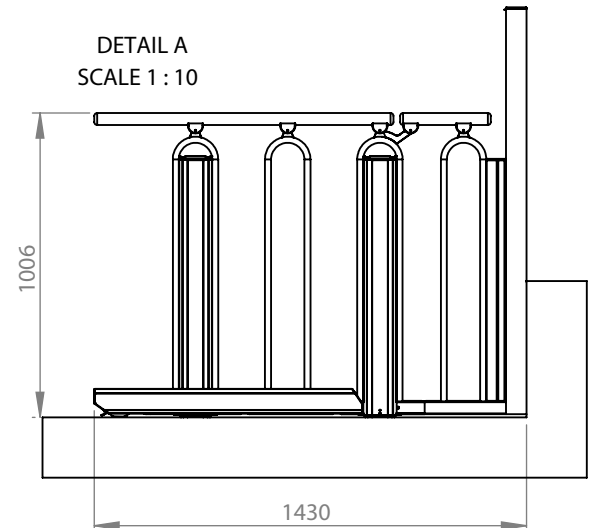

DETAIL A
SCALE 1 : 10

Minimum Installation Dimension

- 1000 mm (model 700 mm)
- 1100 mm (model 800 mm)
- 1200 mm (model 900 mm)
- 1300 mm (model 1000 mm)

Specs.	Choice	Model:	3+1 STEPS		
Installation	Indoor	Balustrade:	Round	Last change date: 23-03-2018	
Handrails	Oak	Lifting Capacity:	400 kg	Customer :	Product Name
Step Inserts	Oak	Drawn by:	MP		FLEXSTEP V2
Colour	Akzo Nobel 900				Scale: 1:25 A4
Packing	Carton or Wood Pallet Box				
Op. Panel					

Position at top landing

Position at lower landing

Staircase

Specs.	Choice	Model:	3+1 STEPS		
Installation	Indoor	Balustrade:	Round	Last change date: 23-03-2018	
Handrails	Oak	Lifting Capacity:	400 kg	Customer :	Product Name
Step Inserts	Oak	Drawn by:	MP		FLEXSTEP V2
Colour	Akzo Nobel 900				Scale: 1:25 A4
Packing	Carton or Wood Pallet Box				
Op. Panel					

DETAIL A
SCALE 1 : 10

1000 mm (model 700 mm)
1100 mm (model 800 mm)
1200 mm (model 900 mm)
1300 mm (model 1000 mm)

Specs.	Choice	Model:	3+1 STEPS		 Product Name FLEXSTEP V2
Installation	Indoor	Balustrade:	Square	Last change date: 23-03-2018	
Handrails	Oak	Lifting Capacity:	400 kg	Customer :	Scale: 1:25 A4
Step Inserts	Oak	Drawn by:	MP		
Colour	Akzo Nobel 900				
Packing	Carton or Wood Pallet Box				
Op. Panel					