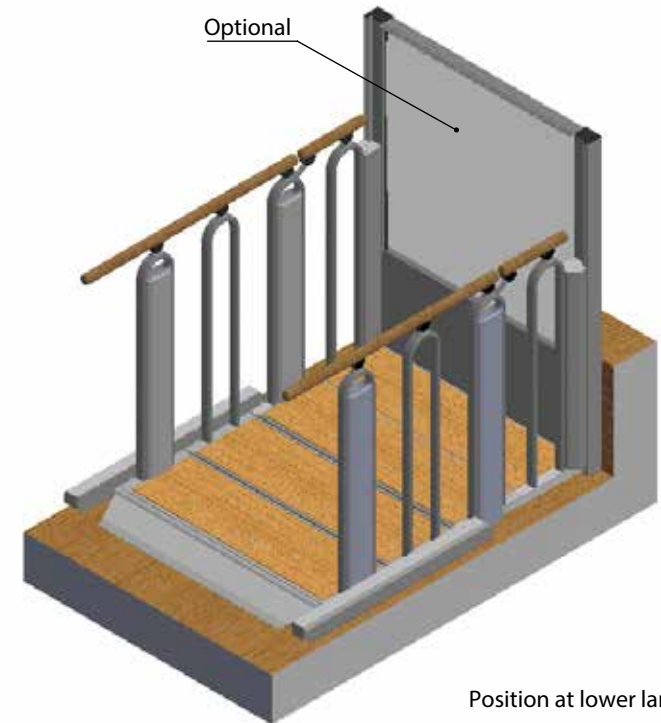

DETAIL A
SCALE 1 : 10

Minimum Installation Dimension

- 1000 mm (model 700 mm)
- 1100 mm (model 800 mm)
- 1200 mm (model 900 mm)
- 1300 mm (model 1000 mm)

Specs.	Choice	Model:	3+1 STEPS		
Installation	Indoor	Balustrade:	Round	Last change date: 23-03-2018	
Handrails	Oak	Lifting Capacity:	400 kg	Customer :	Product Name
Step Inserts	Oak	Drawn by:	MP		FLEXSTEP V2
Colour	Akzo Nobel 900				Scale: 1:25 A4
Packing	Carton or Wood Pallet Box				
Op. Panel					

Position at top landing

Position at lower landing

Staircase

Specs.	Choice	Model:	3+1 STEPS		
Installation	Indoor	Balustrade:	Round	Last change date: 23-03-2018	
Handrails	Oak	Lifting Capacity:	400 kg	Customer :	Product Name
Step Inserts	Oak	Drawn by:	MP		FLEXSTEP V2
Colour	Akzo Nobel 900				Scale: 1:25 A4
Packing	Carton or Wood Pallet Box				
Op. Panel					

DETAIL A
SCALE 1 : 10

1000 mm (model 700 mm)
1100 mm (model 800 mm)
1200 mm (model 900 mm)
1300 mm (model 1000 mm)

Specs.	Choice	Model:	3+1 STEPS		 Product Name FLEXSTEP V2
Installation	Indoor	Balustrade:	Square	Last change date: 23-03-2018	
Handrails	Oak	Lifting Capacity:	400 kg	Customer :	Scale: 1:25 A4
Step Inserts	Oak	Drawn by:	MP		
Colour	Akzo Nobel 900				
Packing	Carton or Wood Pallet Box				
Op. Panel					