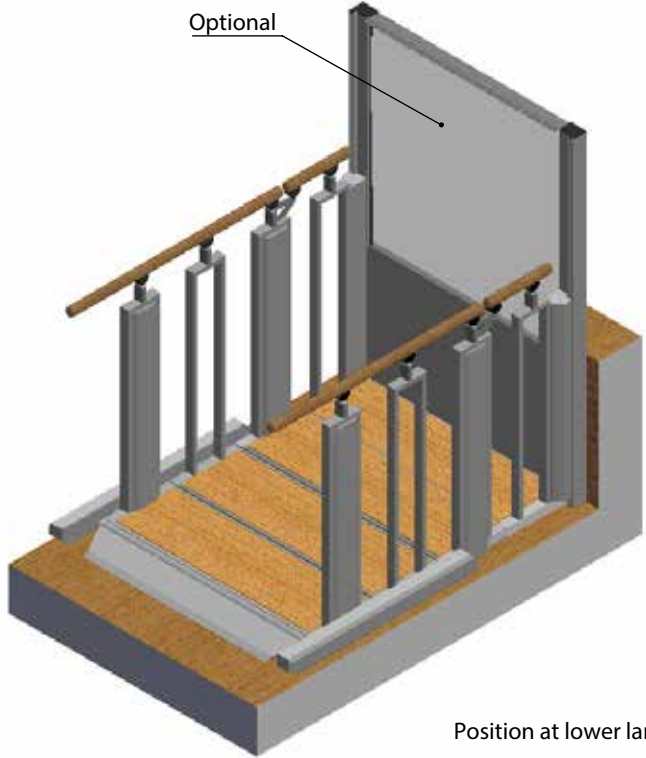

DETAIL A
SCALE 1 : 10

Minimum Installation Dimension

- 1000 mm (model 700 mm)
- 1100 mm (model 800 mm)
- 1200 mm (model 900 mm)
- 1300 mm (model 1000 mm)

Specs.	Choice	Model:	3+1 STEPS		
Installation	Indoor	Balustrade:	Round	Last change date: 23-03-2018	
Handrails	Oak	Lifting Capacity:	400 kg	Customer :	Product Name
Step Inserts	Oak	Drawn by:	MP		FLEXSTEP V2
Colour	Akzo Nobel 900				Scale: 1:25 A4
Packing	Carton or Wood Pallet Box				
Op. Panel					

Position at top landing

Position at lower landing

Staircase

Specs.	Choice	Model:	3+1 STEPS		
Installation	Indoor	Balustrade:	Round	Last change date: 23-03-2018	
Handrails	Oak	Lifting Capacity:	400 kg	Customer :	Product Name
Step Inserts	Oak	Drawn by:	MP		FLEXSTEP V2
Colour	Akzo Nobel 900				Scale: 1:25 A4
Packing	Carton or Wood Pallet Box				
Op. Panel					

DETAIL A
SCALE 1 : 10

1000 mm (model 700 mm)
1100 mm (model 800 mm)
1200 mm (model 900 mm)
1300 mm (model 1000 mm)

Specs.	Choice	Model:	3+1 STEPS		 Product Name FLEXSTEP V2
Installation	Indoor	Balustrade:	Square	Last change date: 23-03-2018	
Handrails	Oak	Lifting Capacity:	400 kg	Customer :	Scale: 1:25 A4
Step Inserts	Oak	Drawn by:	MP		
Colour	Akzo Nobel 900				
Packing	Carton or Wood Pallet Box				
Op. Panel					

Position at top landing

Position at lower landing

Staircase

Specs.	Choice	Model:	3+1 STEPS		
Installation	Indoor	Balustrade:	Square	Last change date:	
Handrails	Oak			23-03-2018	Product Name
Step Inserts	Oak	Lifting Capacity:	400 kg		
Colour	Akzo Nobel 900	Drawn by:	MP	Customer :	Scale:
Packing	Carton or Wood Pallet Box				1:25
Op. Panel					A4