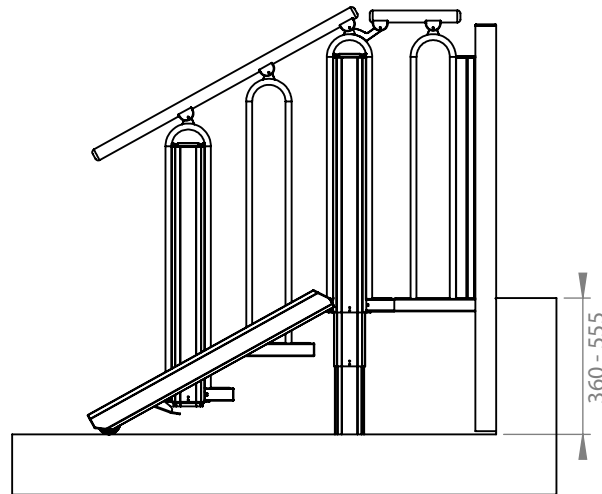

DETAIL A
SCALE 1 : 10

Minimum Installation Dimension

- 1000 mm (model 700 mm)
- 1100 mm (model 800 mm)
- 1200 mm (model 900 mm)
- 1300 mm (model 1000 mm)

Specs.	Choice	Model:	3+1 STEPS		
Installation	Indoor	Balustrade:	Round	Last change date: 23-03-2018	
Handrails	Oak	Lifting Capacity:	400 kg	Customer :	Product Name
Step Inserts	Oak	Drawn by:	MP		FLEXSTEP V2
Colour	Akzo Nobel 900				Scale: 1:25 A4
Packing	Carton or Wood Pallet Box				
Op. Panel					

Position at top landing

Position at lower landing

Staircase

Specs.	Choice	Model:	3+1 STEPS		
Installation	Indoor	Balustrade:	Round	Last change date: 23-03-2018	
Handrails	Oak	Lifting Capacity:	400 kg	Customer :	Product Name
Step Inserts	Oak	Drawn by:	MP		FLEXSTEP V2
Colour	Akzo Nobel 900				Scale: 1:25 A4
Packing	Carton or Wood Pallet Box				
Op. Panel					

DETAIL A
SCALE 1 : 10

1000 mm (model 700 mm)
1100 mm (model 800 mm)
1200 mm (model 900 mm)
1300 mm (model 1000 mm)

Specs.	Choice	Model:	3+1 STEPS		 Product Name FLEXSTEP V2
Installation	Indoor	Balustrade:	Square	Last change date: 23-03-2018	
Handrails	Oak	Lifting Capacity:	400 kg	Customer :	Scale: 1:25 A4
Step Inserts	Oak	Drawn by:	MP		
Colour	Akzo Nobel 900				
Packing	Carton or Wood Pallet Box				
Op. Panel					