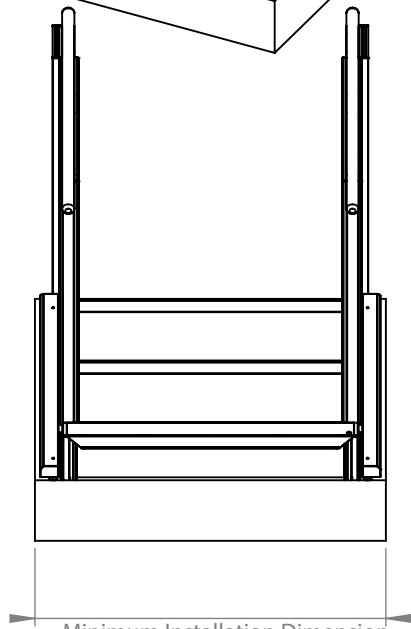

DETAIL A
SCALE 1 : 10

Minimum Installation Dimension

- 1000 mm (model 700 mm)
- 1100 mm (model 800 mm)
- 1200 mm (model 900 mm)
- 1300 mm (model 1000 mm)

Specs.	Choice	Model:	3+1 STEPS		
Installation	Indoor	Balustrade:	Round	Last change date: 23-03-2018	
Handrails	Oak	Lifting Capacity:	400 kg	Customer :	Product Name
Step Inserts	Oak	Drawn by:	MP		FLEXSTEP V2
Colour	Akzo Nobel 900				Scale: 1:25 A4
Packing	Carton or Wood Pallet Box				
Op. Panel					

Position at top landing

Position at lower landing

Staircase

Specs.	Choice	Model:	3+1 STEPS		
Installation	Indoor	Balustrade:	Round	Last change date: 23-03-2018	
Handrails	Oak	Lifting Capacity:	400 kg	Customer :	Product Name
Step Inserts	Oak	Drawn by:	MP		FLEXSTEP V2
Colour	Akzo Nobel 900				Scale: 1:25 A4
Packing	Carton or Wood Pallet Box				
Op. Panel					

DETAIL A
SCALE 1 : 10

1000 mm (model 700 mm)
1100 mm (model 800 mm)
1200 mm (model 900 mm)
1300 mm (model 1000 mm)

Specs.	Choice	Model:	3+1 STEPS		 Product Name FLEXSTEP V2
Installation	Indoor	Balustrade:	Square	Last change date: 23-03-2018	
Handrails	Oak	Lifting Capacity:	400 kg	Customer :	Scale: 1:25 A4
Step Inserts	Oak	Drawn by:	MP		
Colour	Akzo Nobel 900				
Packing	Carton or Wood Pallet Box				
Op. Panel					