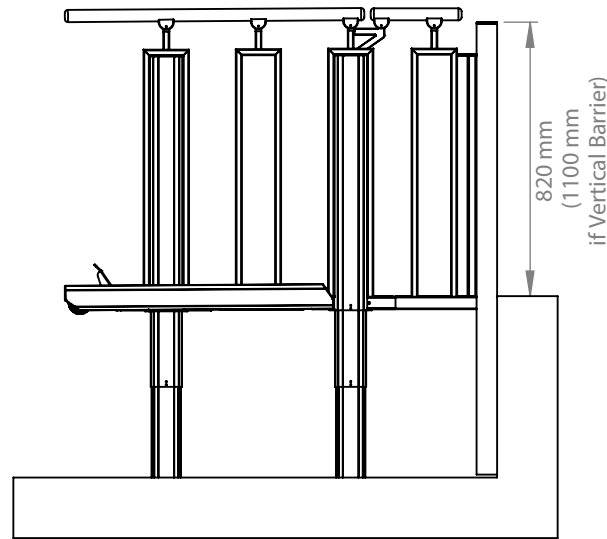

DETAIL A
SCALE 1 : 10

Minimum Installation Dimension

- 1000 mm (model 700 mm)
- 1100 mm (model 800 mm)
- 1200 mm (model 900 mm)
- 1300 mm (model 1000 mm)

Specs.	Choice	Model:	3+1 STEPS		
Installation	Indoor	Balustrade:	Round	Last change date: 23-03-2018	
Handrails	Oak	Lifting Capacity:	400 kg	Customer :	Product Name
Step Inserts	Oak	Drawn by:	MP		FLEXSTEP V2
Colour	Akzo Nobel 900				Scale: 1:25 A4
Packing	Carton or Wood Pallet Box				
Op. Panel					

Position at top landing

Position at lower landing

Staircase

Specs.	Choice	Model:	3+1 STEPS		
Installation	Indoor	Balustrade:	Round	Last change date: 23-03-2018	
Handrails	Oak	Lifting Capacity:	400 kg	Customer :	Product Name
Step Inserts	Oak	Drawn by:	MP		FLEXSTEP V2
Colour	Akzo Nobel 900				Scale: 1:25 A4
Packing	Carton or Wood Pallet Box				
Op. Panel					

DETAIL A
SCALE 1 : 10

1000 mm (model 700 mm)
1100 mm (model 800 mm)
1200 mm (model 900 mm)
1300 mm (model 1000 mm)

Specs.	Choice	Model:	3+1 STEPS		 Product Name FLEXSTEP V2
Installation	Indoor	Balustrade:	Square	Last change date: 23-03-2018	
Handrails	Oak	Lifting Capacity:	400 kg	Customer :	Scale: 1:25 A4
Step Inserts	Oak	Drawn by:	MP		
Colour	Akzo Nobel 900				
Packing	Carton or Wood Pallet Box				
Op. Panel					

Position at top landing

Position at lower landing

Staircase

Specs.	Choice	Model:	3+1 STEPS		
Installation	Indoor	Balustrade:	Square	Last change date:	
Handrails	Oak			23-03-2018	Product Name
Step Inserts	Oak	Lifting Capacity:	400 kg		
Colour	Akzo Nobel 900	Drawn by:	MP	Customer :	Scale:
Packing	Carton or Wood Pallet Box				1:25
Op. Panel					A4