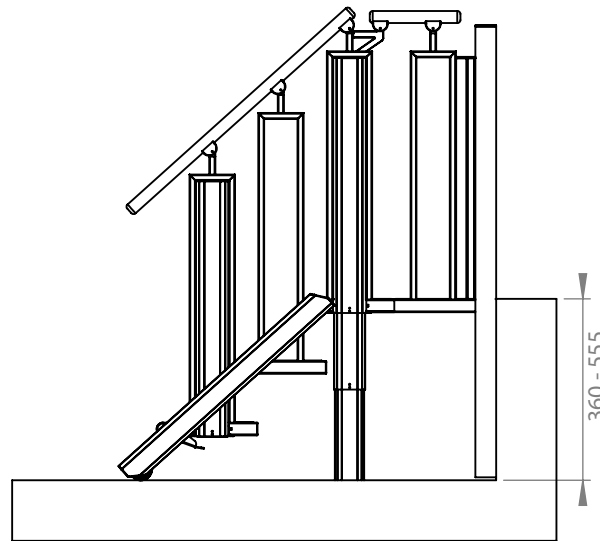

DETAIL A
SCALE 1 : 10

Minimum Installation Dimension

- 1000 mm (model 700 mm)
- 1100 mm (model 800 mm)
- 1200 mm (model 900 mm)
- 1300 mm (model 1000 mm)

Specs.	Choice	Model:	3+1 STEPS		
Installation	Indoor	Balustrade:	Round	Last change date: 23-03-2018	
Handrails	Oak	Lifting Capacity:	400 kg	Customer :	Product Name
Step Inserts	Oak	Drawn by:	MP		FLEXSTEP V2
Colour	Akzo Nobel 900				Scale: 1:25 A4
Packing	Carton or Wood Pallet Box				
Op. Panel					

Position at top landing

Position at lower landing

Staircase

Specs.	Choice	Model:	3+1 STEPS		
Installation	Indoor	Balustrade:	Round	Last change date: 23-03-2018	
Handrails	Oak	Lifting Capacity:	400 kg	Customer :	Product Name
Step Inserts	Oak	Drawn by:	MP		FLEXSTEP V2
Colour	Akzo Nobel 900				Scale: 1:25 A4
Packing	Carton or Wood Pallet Box				
Op. Panel					

DETAIL A
SCALE 1 : 10

1000 mm (model 700 mm)
1100 mm (model 800 mm)
1200 mm (model 900 mm)
1300 mm (model 1000 mm)

Specs.	Choice	Model:	3+1 STEPS		 Product Name FLEXSTEP V2
Installation	Indoor	Balustrade:	Square	Last change date: 23-03-2018	
Handrails	Oak	Lifting Capacity:	400 kg	Customer :	Scale: 1:25 A4
Step Inserts	Oak	Drawn by:	MP		
Colour	Akzo Nobel 900				
Packing	Carton or Wood Pallet Box				
Op. Panel					

Position at top landing

Position at lower landing

Staircase

Specs.	Choice	Model:	3+1 STEPS		
Installation	Indoor	Balustrade:	Square	Last change date:	
Handrails	Oak			23-03-2018	Product Name
Step Inserts	Oak	Lifting Capacity:	400 kg		
Colour	Akzo Nobel 900	Drawn by:	MP	Customer :	Scale:
Packing	Carton or Wood Pallet Box				1:25
Op. Panel					A4