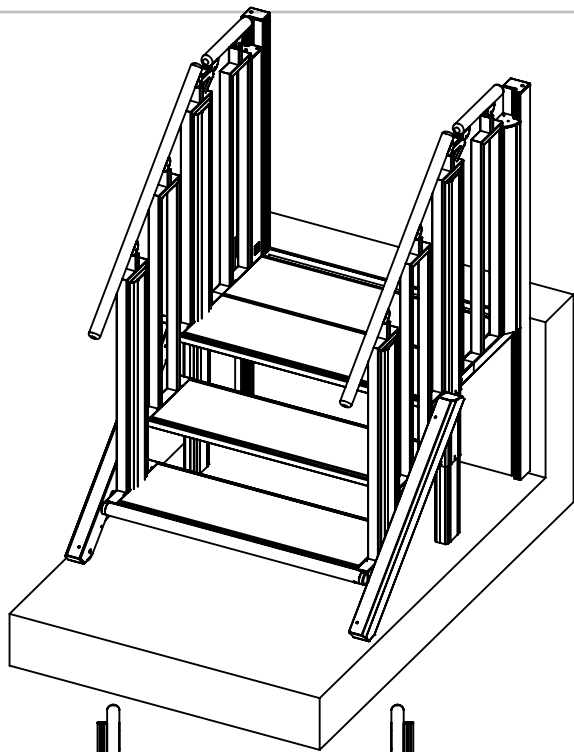

DETAIL A
SCALE 1 : 10

Minimum Installation Dimension

- 1000 mm (model 700 mm)
- 1100 mm (model 800 mm)
- 1200 mm (model 900 mm)
- 1300 mm (model 1000 mm)

Specs.	Choice	Model:	3+1 STEPS		
Installation	Indoor	Balustrade:	Round	Last change date: 23-03-2018	
Handrails	Oak	Lifting Capacity:	400 kg	Customer :	Product Name
Step Inserts	Oak	Drawn by:	MP		FLEXSTEP V2
Colour	Akzo Nobel 900				Scale: 1:25 A4
Packing	Carton or Wood Pallet Box				
Op. Panel					

Position at top landing

Position at lower landing

Staircase

Specs.	Choice	Model:	3+1 STEPS		
Installation	Indoor	Balustrade:	Round	Last change date: 23-03-2018	
Handrails	Oak	Lifting Capacity:	400 kg	Customer :	Product Name
Step Inserts	Oak	Drawn by:	MP		FLEXSTEP V2
Colour	Akzo Nobel 900				Scale: 1:25 A4
Packing	Carton or Wood Pallet Box				
Op. Panel					

DETAIL A
SCALE 1 : 10

1000 mm (model 700 mm)
1100 mm (model 800 mm)
1200 mm (model 900 mm)
1300 mm (model 1000 mm)

Specs.	Choice	Model:	3+1 STEPS		 Product Name FLEXSTEP V2
Installation	Indoor	Balustrade:	Square	Last change date: 23-03-2018	
Handrails	Oak	Lifting Capacity:	400 kg	Customer :	Scale: 1:25 A4
Step Inserts	Oak	Drawn by:	MP		
Colour	Akzo Nobel 900				
Packing	Carton or Wood Pallet Box				
Op. Panel					