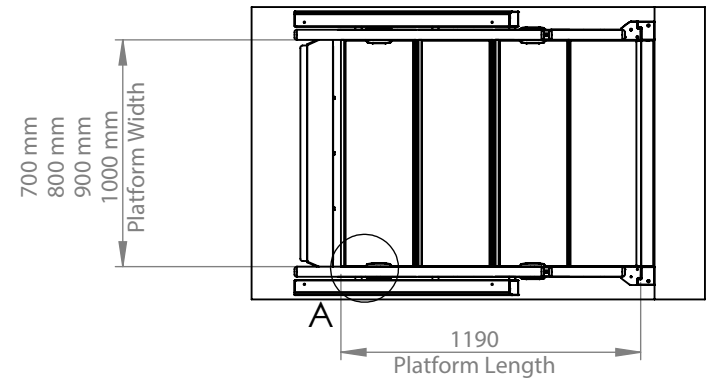

DETAIL A
SCALE 1 : 10

Minimum Installation Dimension

- 1000 mm (model 700 mm)
- 1100 mm (model 800 mm)
- 1200 mm (model 900 mm)
- 1300 mm (model 1000 mm)

Specs.	Choice	Model:	3+1 STEPS		
Installation	Indoor	Balustrade:	Round	Last change date: 23-03-2018	
Handrails	Oak	Lifting Capacity:	400 kg	Customer :	Product Name
Step Inserts	Oak	Drawn by:	MP		FLEXSTEP V2
Colour	Akzo Nobel 900				Scale: 1:25 A4
Packing	Carton or Wood Pallet Box				
Op. Panel					

Position at top landing

Position at lower landing

Staircase

Specs.	Choice	Model:	3+1 STEPS		
Installation	Indoor	Balustrade:	Round	Last change date: 23-03-2018	
Handrails	Oak	Lifting Capacity:	400 kg	Customer :	Product Name
Step Inserts	Oak	Drawn by:	MP		FLEXSTEP V2
Colour	Akzo Nobel 900				Scale: 1:25 A4
Packing	Carton or Wood Pallet Box				
Op. Panel					

DETAIL A
SCALE 1 : 10

1000 mm (model 700 mm)
1100 mm (model 800 mm)
1200 mm (model 900 mm)
1300 mm (model 1000 mm)

Specs.	Choice	Model:	3+1 STEPS		 Product Name FLEXSTEP V2
Installation	Indoor	Balustrade:	Square	Last change date: 23-03-2018	
Handrails	Oak	Lifting Capacity:	400 kg	Customer :	Scale: 1:25 A4
Step Inserts	Oak	Drawn by:	MP		
Colour	Akzo Nobel 900				
Packing	Carton or Wood Pallet Box				
Op. Panel					