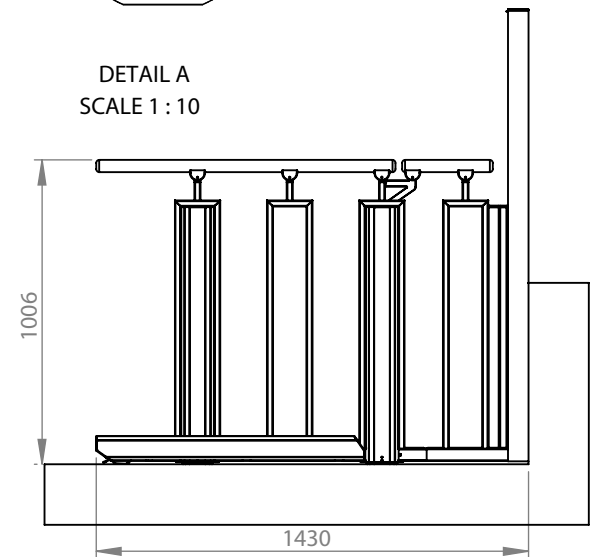

DETAIL A
SCALE 1 : 10

Minimum Installation Dimension

- 1000 mm (model 700 mm)
- 1100 mm (model 800 mm)
- 1200 mm (model 900 mm)
- 1300 mm (model 1000 mm)

Specs.	Choice	Model:	3+1 STEPS		
Installation	Indoor	Balustrade:	Round	Last change date: 23-03-2018	
Handrails	Oak	Lifting Capacity:	400 kg	Customer :	Product Name
Step Inserts	Oak	Drawn by:	MP		FLEXSTEP V2
Colour	Akzo Nobel 900				Scale: 1:25 A4
Packing	Carton or Wood Pallet Box				
Op. Panel					

Position at top landing

Position at lower landing

Staircase

Specs.	Choice	Model:	3+1 STEPS		
Installation	Indoor	Balustrade:	Round	Last change date: 23-03-2018	
Handrails	Oak	Lifting Capacity:	400 kg	Customer :	Product Name
Step Inserts	Oak	Drawn by:	MP		FLEXSTEP V2
Colour	Akzo Nobel 900				Scale: 1:25 A4
Packing	Carton or Wood Pallet Box				
Op. Panel					

DETAIL A
SCALE 1 : 10

1000 mm (model 700 mm)
1100 mm (model 800 mm)
1200 mm (model 900 mm)
1300 mm (model 1000 mm)

Specs.	Choice	Model:	3+1 STEPS		 Product Name FLEXSTEP V2
Installation	Indoor	Balustrade:	Square	Last change date: 23-03-2018	
Handrails	Oak	Lifting Capacity:	400 kg	Customer :	Scale: 1:25 A4
Step Inserts	Oak	Drawn by:	MP		
Colour	Akzo Nobel 900				
Packing	Carton or Wood Pallet Box				
Op. Panel					