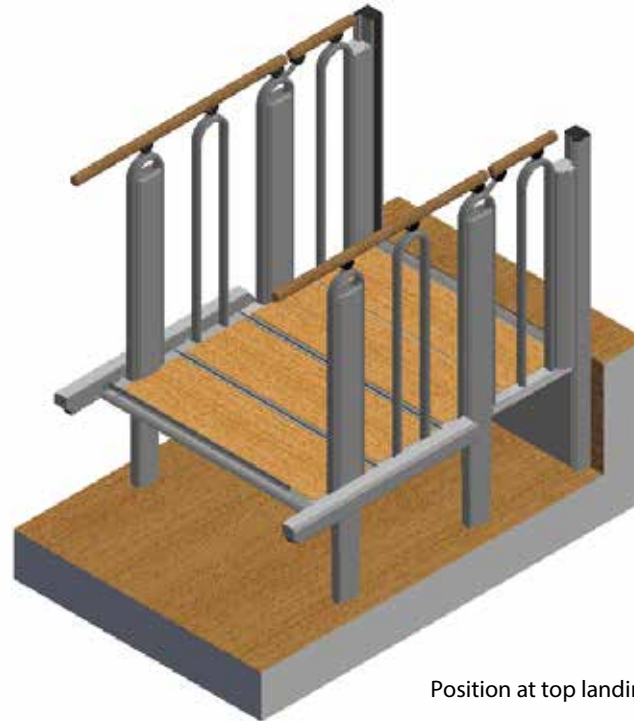

DETAIL A
SCALE 1 : 10

Minimum Installation Dimension

- 1000 mm (model 700 mm)
- 1100 mm (model 800 mm)
- 1200 mm (model 900 mm)
- 1300 mm (model 1000 mm)

Specs.	Choice	Model:	3+1 STEPS		
Installation	Indoor	Balustrade:	Round	Last change date: 23-03-2018	
Handrails	Oak	Lifting Capacity:	400 kg	Customer :	Product Name
Step Inserts	Oak	Drawn by:	MP		FLEXSTEP V2
Colour	Akzo Nobel 900				Scale: 1:25 A4
Packing	Carton or Wood Pallet Box				
Op. Panel					

Position at top landing

Position at lower landing

Staircase

Specs.	Choice	Model:	3+1 STEPS		
Installation	Indoor	Balustrade:	Round	Last change date: 23-03-2018	
Handrails	Oak	Lifting Capacity:	400 kg	Customer :	Product Name
Step Inserts	Oak	Drawn by:	MP		FLEXSTEP V2
Colour	Akzo Nobel 900				Scale: 1:25 A4
Packing	Carton or Wood Pallet Box				
Op. Panel					

DETAIL A
SCALE 1 : 10

1000 mm (model 700 mm)
1100 mm (model 800 mm)
1200 mm (model 900 mm)
1300 mm (model 1000 mm)

Specs.	Choice	Model:	3+1 STEPS		 Product Name FLEXSTEP V2
Installation	Indoor	Balustrade:	Square	Last change date: 23-03-2018	
Handrails	Oak	Lifting Capacity:	400 kg	Customer :	Scale: 1:25 A4
Step Inserts	Oak	Drawn by:	MP		
Colour	Akzo Nobel 900				
Packing	Carton or Wood Pallet Box				
Op. Panel					

Position at top landing

Position at lower landing

Staircase

Specs.	Choice	Model:	3+1 STEPS		
Installation	Indoor	Balustrade:	Square	Last change date:	
Handrails	Oak			23-03-2018	Product Name
Step Inserts	Oak	Lifting Capacity:	400 kg		
Colour	Akzo Nobel 900	Drawn by:	MP	Customer :	Scale:
Packing	Carton or Wood Pallet Box				1:25
Op. Panel					A4