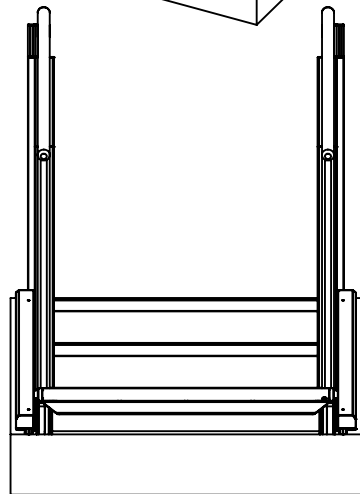

DETAIL A
SCALE 1 : 10

Minimum Installation Dimension

- 1000 mm (model 700 mm)
- 1100 mm (model 800 mm)
- 1200 mm (model 900 mm)
- 1300 mm (model 1000 mm)

Specs.	Choice	Model:	3+1 STEPS		
Installation	Indoor	Balustrade:	Round	Last change date: 23-03-2018	
Handrails	Oak	Lifting Capacity:	400 kg	Customer :	Product Name
Step Inserts	Oak	Drawn by:	MP		FLEXSTEP V2
Colour	Akzo Nobel 900				Scale: 1:25 A4
Packing	Carton or Wood Pallet Box				
Op. Panel					

Position at top landing

Position at lower landing

Staircase

Specs.	Choice	Model:	3+1 STEPS		
Installation	Indoor	Balustrade:	Round	Last change date: 23-03-2018	
Handrails	Oak	Lifting Capacity:	400 kg	Customer :	Product Name
Step Inserts	Oak	Drawn by:	MP		FLEXSTEP V2
Colour	Akzo Nobel 900				Scale: 1:25 A4
Packing	Carton or Wood Pallet Box				
Op. Panel					

DETAIL A
SCALE 1 : 10

1000 mm (model 700 mm)
1100 mm (model 800 mm)
1200 mm (model 900 mm)
1300 mm (model 1000 mm)

Specs.	Choice	Model:	3+1 STEPS		 Product Name FLEXSTEP V2
Installation	Indoor	Balustrade:	Square	Last change date: 23-03-2018	
Handrails	Oak	Lifting Capacity:	400 kg	Customer :	Scale: 1:25 A4
Step Inserts	Oak	Drawn by:	MP		
Colour	Akzo Nobel 900				
Packing	Carton or Wood Pallet Box				
Op. Panel					